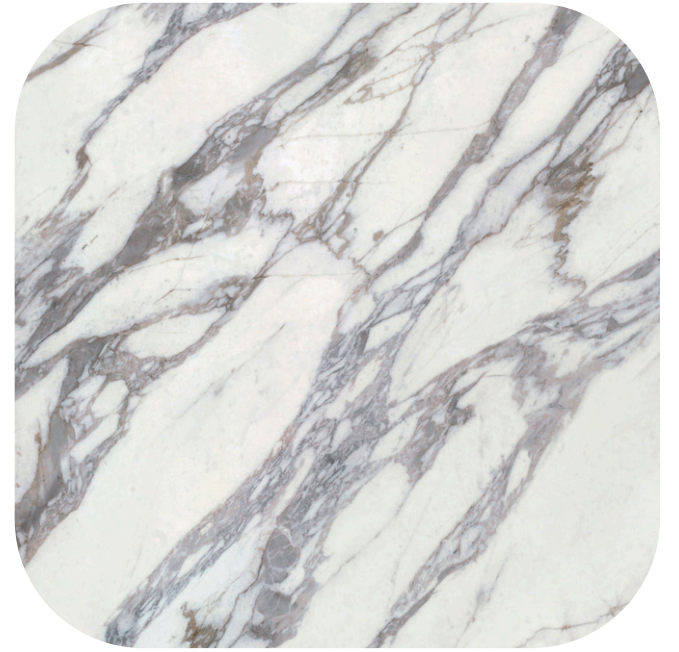

Aravelle HP - 76036