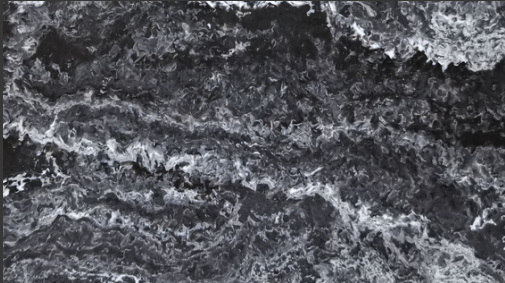

Added with fancy shining and shimmering metallic speckles

SOLID

Plain and minimalist colour

TERRAZZO

It's not a new style but the different sizes of chips make it more upbeat and vibrant colour

TRAVERTINE

Woodstock (TA-073)

Greyish Onyx (O-2510)

ONYX

*Available for retail job only

(with shining speckles)

Lignum Onyx (O-504)

Stream (O-181)

Raven Onyx (O-206)

TRANSLUCENT