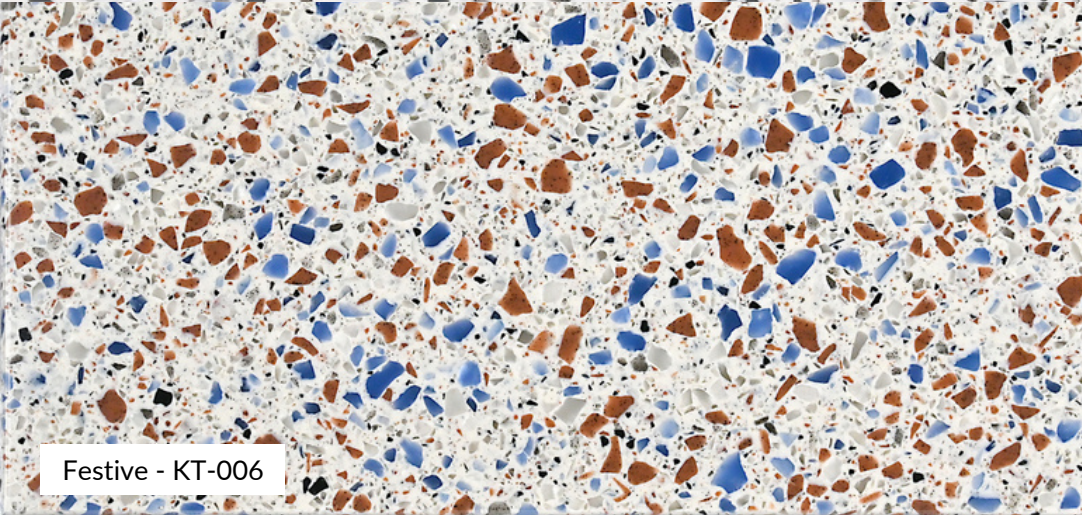

White Terrazzo - KT-002

Bronzie KT-016

Festive - KT-006