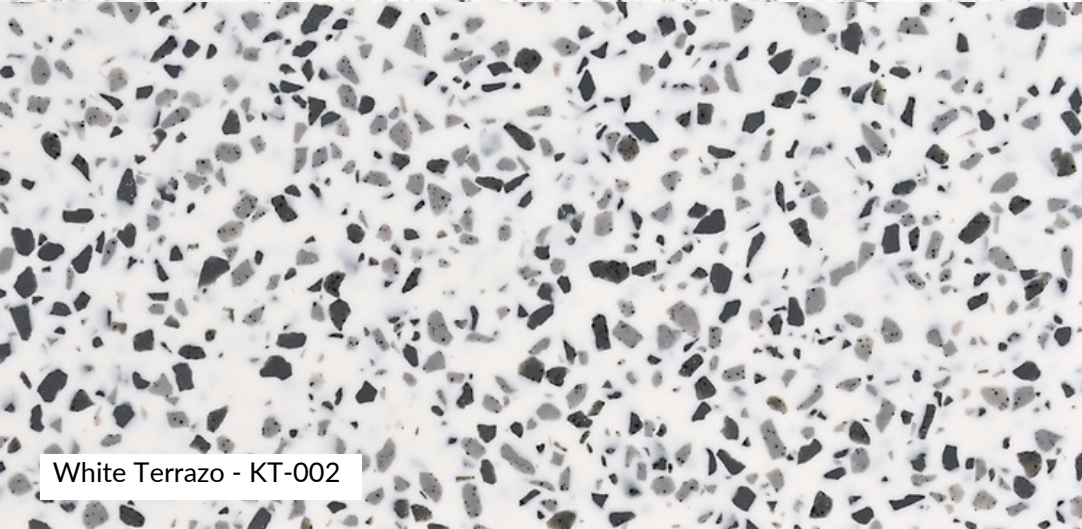

Vanilla - KT-013